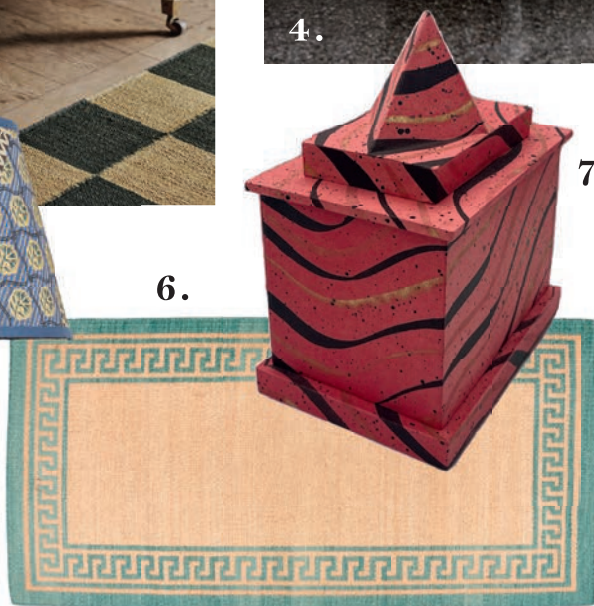

AN A-Z OF ARCHITECTS

CURVES IN THE KITCHEN

ISSUE 295 PRINTED IN THE UK £5.75

FUTURE 03>

9 770018 423344

MARCH 2024

HELLENIC HOMAGE

Ancient-inspired designs for classical elegance

- 1. Saffron mirror, price on request, Mark D Sikes for Chaddock
- 2. Greek Key glass, £83 for six, The Vintage List
- 3. Colonna border (on seat), £58m; Punto border (cushion edge), £40m, both Maddux Creative for Samuel & Sons
- 4. Rousham fabric, £280m, Luke Edward Hall x Rubelli
- 5. Callas lamp, \$1,600, Alix Soubiran at Nickey Kehoe
- 6. Greek Key rug, £350, Shame Studios at Pentreath & Hall
- 7. Hand-painted box, £265, Eye on Design and Antiques